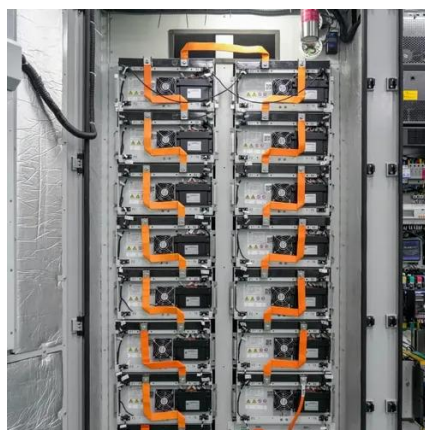

Lusaka Outdoor Energy Storage Cabinet Factory Price: Key Factors

Summary: Discover how factory pricing for outdoor energy storage cabinets in Lusaka is shaping renewable energy projects across Africa. This guide explores cost drivers, technical specifications, ...