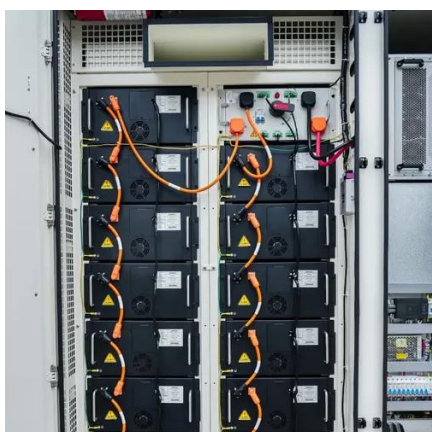

All-in-One Energy Storage Cabinet & BESS Cabinets , Modular, ...

Featuring lithium-ion batteries, integrated thermal management, and smart BMS technology, these cabinets are perfect for grid-tied, off-grid, and microgrid applications. Explore reliable, and IEC ...

Base Station Energy Cabinet

The Base Station Energy Cabinet is a fully enclosed, weather-resistant telecom energy cabinet designed to provide reliable power distribution and battery backup for outdoor communication networks.