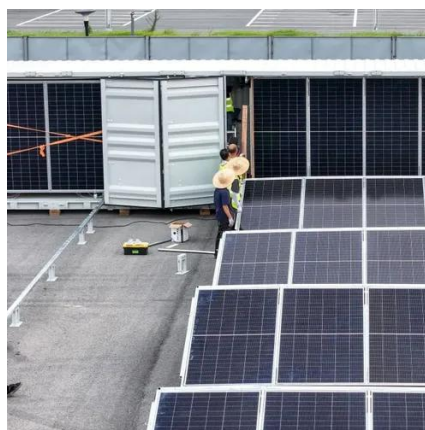

Energy storage cabinet

Huijue's Energy Cabinet for industrial, commercial & home use. Combining efficiency, safety, and scalability, it meets your power needs with optimized usage and real-time monitoring.