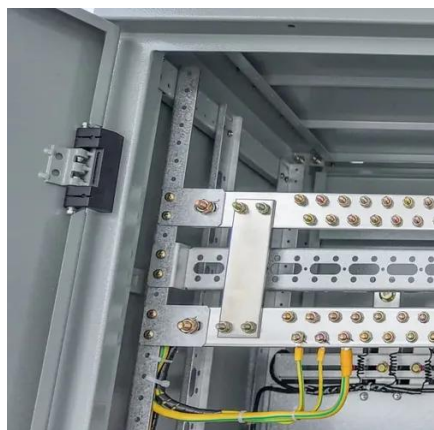

[Outdoor 19-inch 25U Lithium Battery Cabinet](#)

The 25U Solar Battery Cabinet, equipped with a 40kWh energy storage system, is a highly efficient and reliable electrical enclosure specifically designed for renewable energy applications.