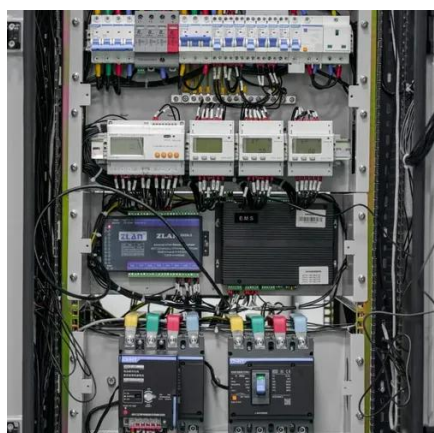

Malaysia energy storage cabinet 40kWh