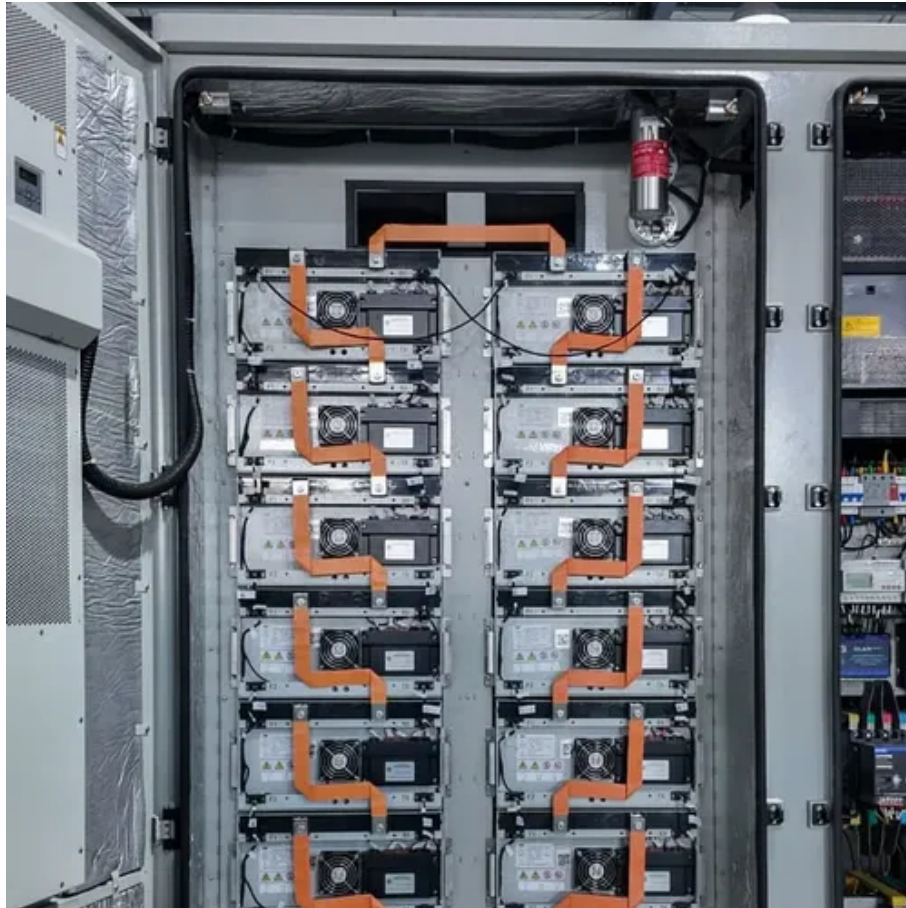

Male generator cabinet bess

Male generator cabinet bess

[Battery Energy Storage System \(BESS\), Schneider ...](#)

Schneider Electric USA. Browse our products and documents for Battery Energy Storage System (BESS) - An all-in-one Battery Energy Storage System

All-in-One Energy Storage Cabinet & BESS Cabinets , Modular, ...

AZE's All-in-One Energy Storage Cabinet & BESS Cabinets offer modular, scalable, and safe energy storage solutions. Featuring lithium-ion batteries, smart BMS, and thermal management, they're ideal ...

The male container generator BESS isn't just another energy storage option - it's a paradigm shift in how industries approach power management. With their combination of flexibility, scalability and cost ...

BESS Cabinet

What Is a BESS Cabinet? A BESS cabinet is an industrial enclosure that integrates battery energy storage and safety systems, and in many cases includes power conversion and control systems. It is ...