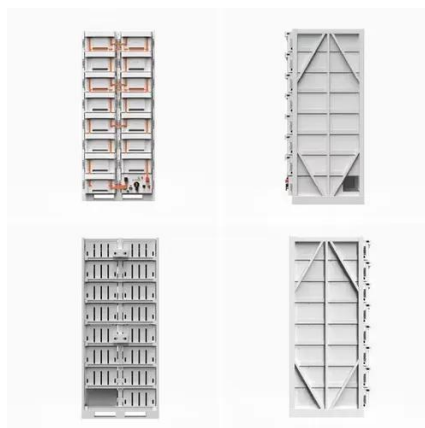

Outdoor Telecom Cabinets

As MSOs move out into smaller, cabinet arrangements that support a mix of active (power, battery and nodes) and passive equipment (fiber terminations and splitters), modular enclosures allow for mix ...