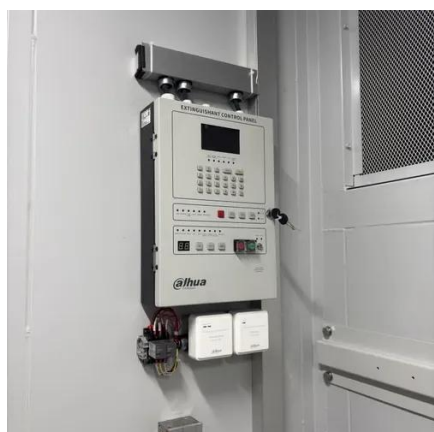

Innovative Solar Battery Storage Cabinets for Maximum Energy ...

It's a compact, handy little system that helps you capture and store solar power so you can use it during those energy-hungry peak hours or if the power goes out unexpectedly.