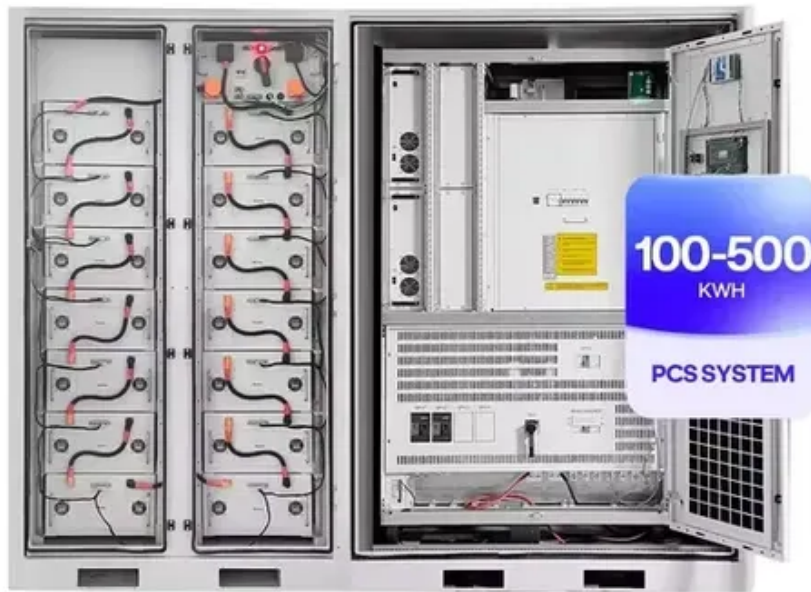

Maximum solar cabinet system

Overview

This product integrates city power, oil engine, photovoltaic inverter system, wind power control system, photovoltaic panel telescopic control system, backup lithium battery energy storage system, intelligent temperature control system, power environment. This product integrates city power, oil engine, photovoltaic inverter system, wind power control system, photovoltaic panel telescopic control system, backup lithium battery energy storage system, intelligent temperature control system, power environment. HighJoule's Home Solar Energy Storage Cabinet-Style Systems offer efficient, reliable, and scalable solar storage solutions for residential homes. Maximize solar energy usage, reduce energy bills, and ensure reliable backup power. Discover advanced inverters, customizable battery capacities, and. The first gate operator manufacturer in the world to introduce expandable solar installation capabilities continues in its quest to produce the next generation in solar powered gate technology. With the Max Solar Control Box we have yet to have a need to expand, but rest assured, if there is a. Designed to support grid-tied and off-grid scenarios, the Hybrid ESS cabinet offers seamless integration and maximized space utilization, making it an ideal choice for growing energy demands. With support for 200% PV oversizing and a maximum 40A DC input current, the Hybrid ESS Cabinet ensures high. SOFAR Energy Storage Cabinet adopts a modular design and supports flexible expansion of AC and DC capacity; the maximum parallel power of 6 cabinets on the AC side covers 215kW-1290kW; the capacity of 3 battery cabinets can be added on the DC side, and the capacity expansion covers 2-8 hours. Did you know that, according to the International Energy Agency, the global solar capacity hit over 800 gigawatts back in.