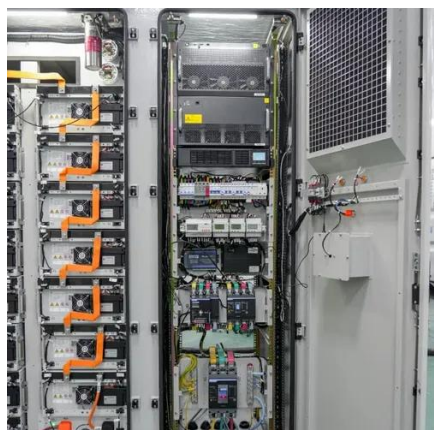

Outdoor Photovoltaic Energy Cabinet, Base Station Energy Storage

An Outdoor Photovoltaic Energy Cabinet is a fully integrated, weatherproof power solution combining solar generation, lithium battery storage, inverter, and EMS in a single cabinet. It delivers clean, ...