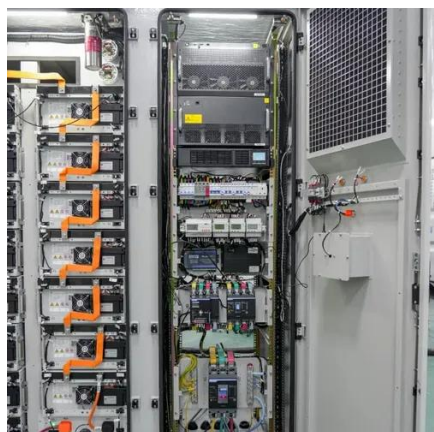

Outdoor Photovoltaic Energy Cabinet, Base Station Energy Storage

An Outdoor Photovoltaic Energy Cabinet is a fully integrated, weatherproof power solution combining solar generation, lithium battery storage, inverter, and EMS in a single cabinet. It delivers clean, ...