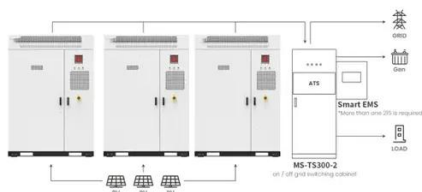

Modular Battery Cabinet Fixed Type for Edge Computing in Indonesia

Application scenarios of energy storage battery products

[Jakarta Container Energy Storage Cabinet Manufacturer: ...](#)

As Indonesia's capital races toward its 23% renewable energy target by 2025, containerized energy storage systems (CESS) have become the backbone of Jakarta's power infrastructure projects. ...