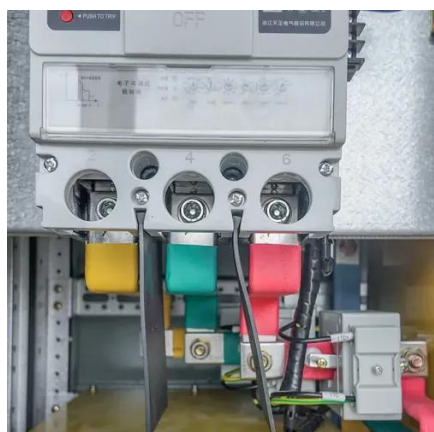

Galaxy VS Brochure

Galaxy VS is a highly efficient, modular, simple-to-deploy 10-150 kW (400 V) 3-phase uninterruptible power supply (UPS) that delivers top performance to edge, small, and medium data centers, as well ...