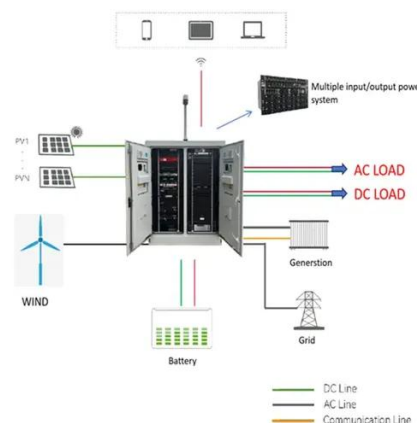

Outdoor Telecom Enclosure

The KDM outdoor telecom box is floor-mounted and has adjustable mounting spaces (19u, 20u, 27u, 32u, 40u, 42u). Additionally, it has a robust locking system and a one-year warranty for any ...