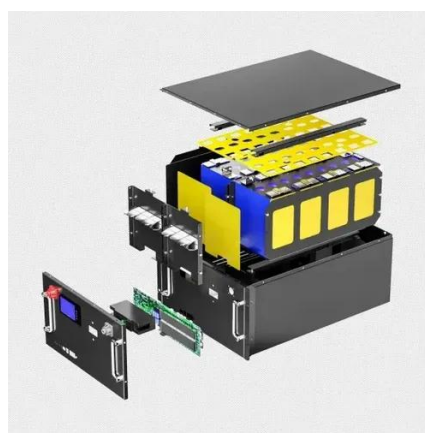

Outdoor Telecom Cabinets for Reliable Field Deployment

Explore our range of outdoor telecom cabinets engineered for reliable field deployment. Designed to protect sensitive electronic equipment from harsh weather, dust, and vandalism, our cabinets offer ...