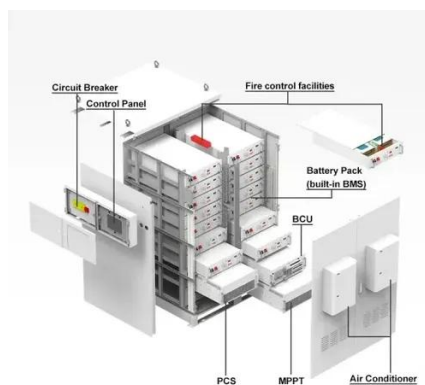

Cabinet BESS for Commercial & Industrial S30
Outdoor Cabinet BESS is for Commercial and Industrial consumers with all performance they are looking for while also being easy to use and ...

Outdoor Cabinet BESS: Smart Industrial Power Solutions

Applications: Deploying Outdoor Cabinet BESS in Smart Industrial Environments Industries harness energy storage systems to fuel growth, and our Outdoor Cabinet ESS thrives in ...

COSPOWERS NEW ENERGY PVT. LTD.

OUTDOOR BESS CABINET Model Name: Outdoor BESS Rated Voltage: 200-1000V Rated Capacity: 103kWh to 224kWh - Industrial and Commercial Design: Ideal for large-scale energy storage ...