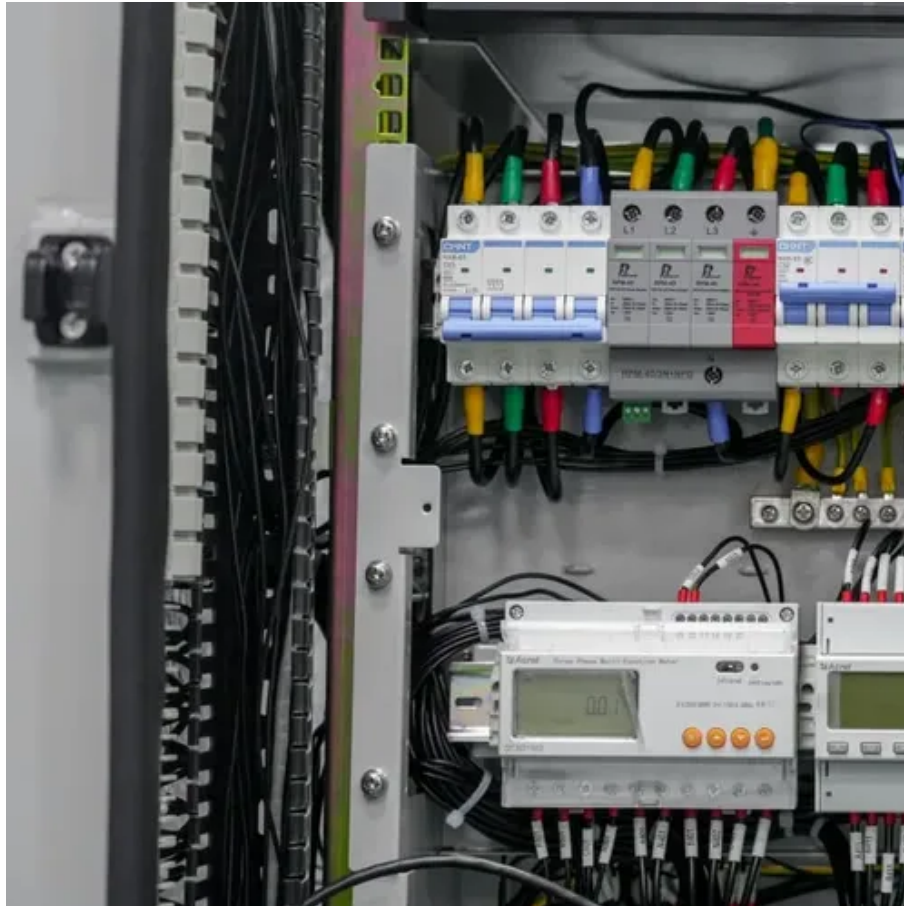

North American Telecom Energy Storage Cabinet 100kW Financing