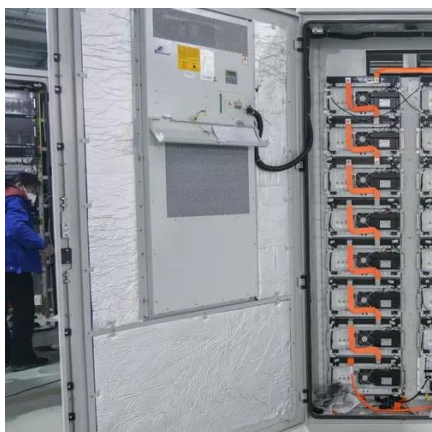

[Nuku alofa Outdoor Power Supply BESS Sustainable Energy ...](#)

This article explores how outdoor power supply BESS technology is transforming energy management in Tonga's capital, offering actionable insights for businesses, governments, and communities.