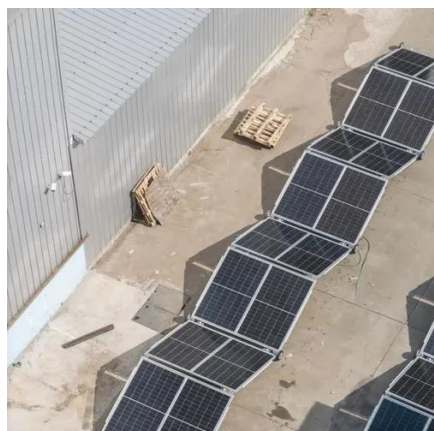

Nuku alofa s solar container communication stations and inverters co

[Nuku alofa solar National First Energy Storage Base Station](#)

Nuku'alofa Energy Storage Equipment: Powering the Future a tropical paradise where energy storage equipment quietly hums beneath palm trees. That's Nuku'alofa today - a city balancing modern ...

Nuku'alofa Energy Storage Charging Pile Installation Plan: Powering a

As Nuku'alofa positions itself as a Pacific sustainability leader, this integrated energy storage and charging infrastructure plan demonstrates how island nations can leapfrog traditional grid limitations.