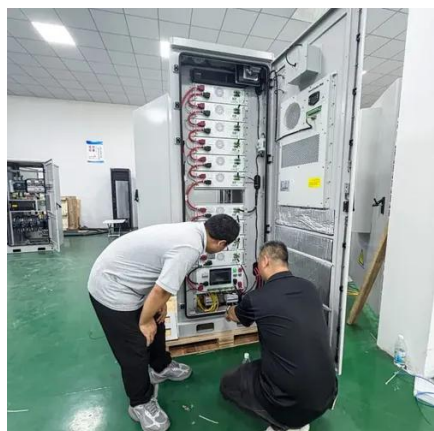

Nuku alofa solar container lithium battery factory