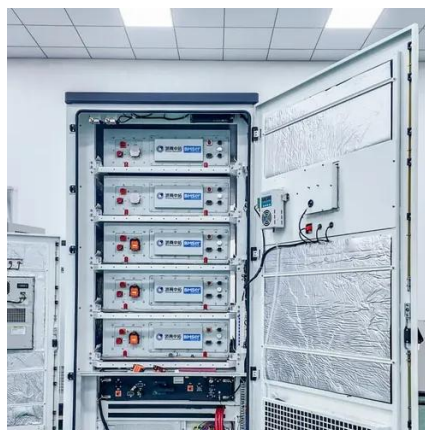

MANUFACTURER

This guide provides step-by-step instructions on how to install your R-BOX-OC outdoor solar battery cabinet, including site selection, assembly, wiring, and system testing. [pdf]