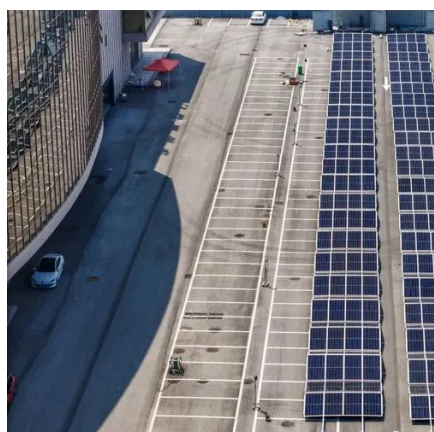

[How Onsite Solar Can Transform Your Energy Strategy , Trio](#)

Onsite solar is an asset located where the renewable energy generated will also be consumed. There are three main types of onsite solar: rooftop, ground-mount, and carport.

[Our Solutions , TotalEnergies On-Site Solar](#)

Provide a dual-purpose solution by offering shaded parking while generating clean, renewable energy. Place panels directly on your unused ground, optimizing energy production and allowing for flexible ...