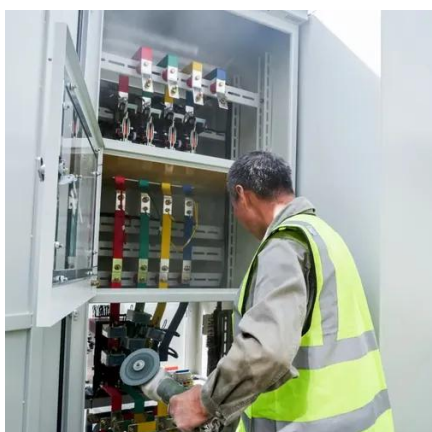

[LIEBERT TAA 36V EXTERNAL BATTERY CABINET FOR LIEBERT ...](#)

It protects critical equipment against outages and every type of power disturbance without drawing on battery power, which extends battery life and minimizes replacements. This single-phase UPS ...