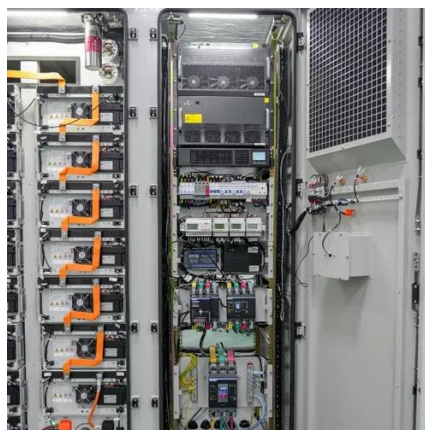

mounting

The midspan ensures safe and reliable operation in outdoor environments. ...