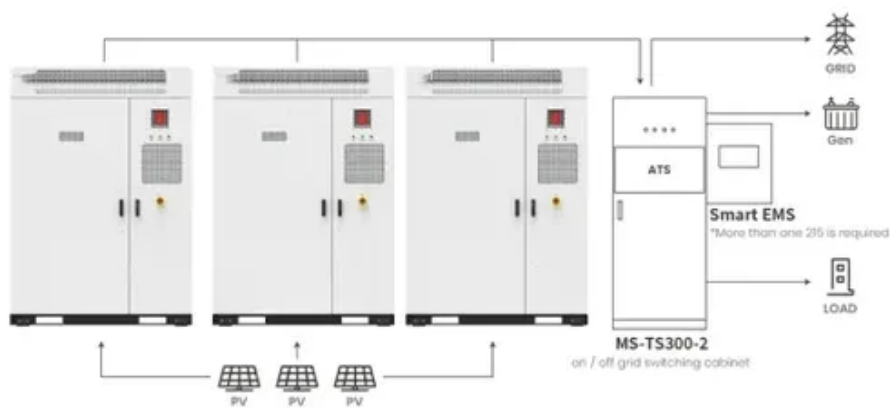

Outdoor power supply with maximum storage capacity