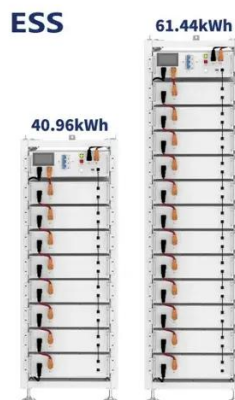

Large-scale Outdoor Communication Base Station , Reliable & Energy

Discover the Large-scale Outdoor Communication Base Station, designed for smart cities, communication networks, and power systems. Integrated with solar, wind, and energy storage ...