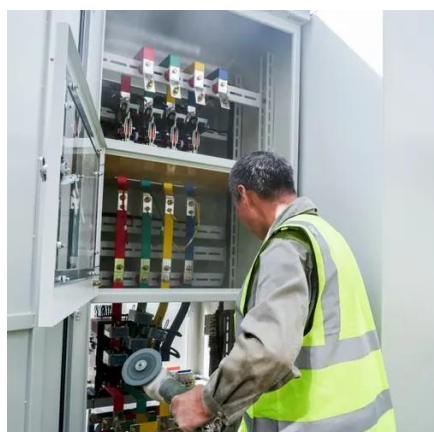

[Unity(TM) Outdoor Integrated Base Station 5W](#)

SageRAN Unity(TM) 5G Integrated Base Station leverages the NXP LX2160A platform, featuring low power consumption, easy customization, and high integration capabilities. It is ideal for ...