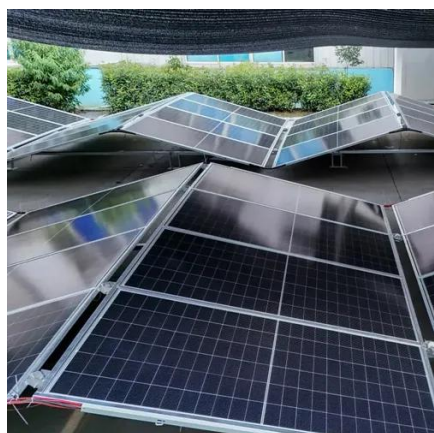

[CableFree Outdoor 4G & 5G LTE SDR](#)