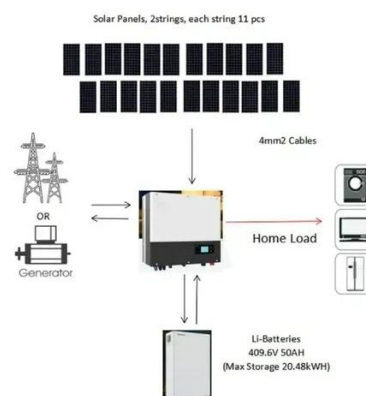

[PANAMA LITHIUM ION BATTERY PRODUCTION PLANT](#)

New modular designs enable capacity expansion through simple container additions at just \$210/kWh for incremental capacity. These innovations have improved ROI significantly, with commercial projects ...