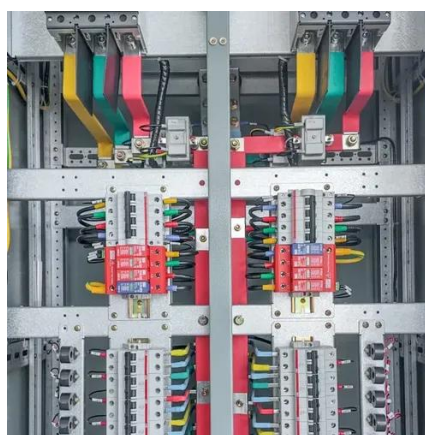

High Quality King kong EC Series Solar Panels 100W 20V TOPcon

Built with tempered glass and an aluminum alloy frame, these durable modules offer strong mechanical performance and operate stably in diverse environments with high efficiency. They also show ...

[Black King Kong Solar Power Generation](#)

The first hypothesis is that the current solar resource within the Black Sea region is sufficient for the production of electricity through grid-connected PV, given a fixed production