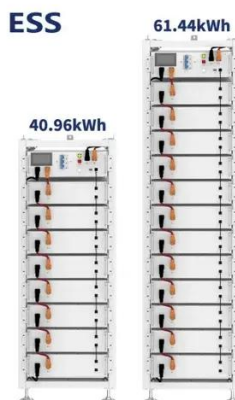

[Huawei 6KW Hybrid Smart Energy Controller (High ...](#)

The Huawei SUN2000-3-10KTL-M1 is a three-phase grid-tied string inverter that ...