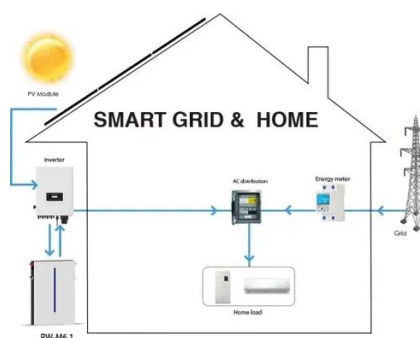

650W Solar Panel Guide 2025: Complete Specs, Testing & Top ...

Complete 650W solar panel guide covering technical specs, real-world testing, installation requirements, and top manufacturer comparisons. Expert analysis included.