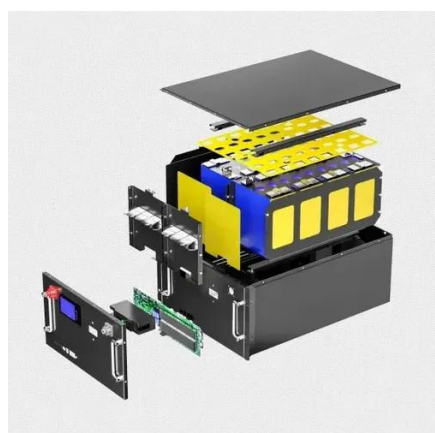

[How to install color steel tile solar energy .NenPower](#)

Color steel tiles, known for their durability and aesthetic appeal, provide an excellent substrate for solar panels. However, the intricate task of installation requires precision and a holistic ...