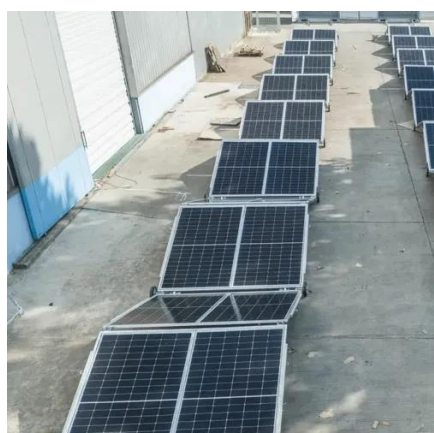

Solar lift for solar panels installers .