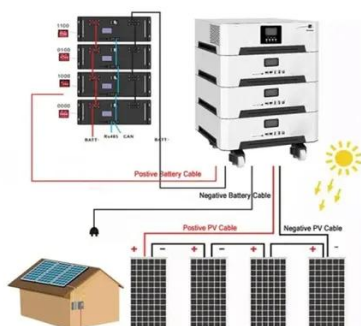

Outdoor Telecom Battery Cabinet