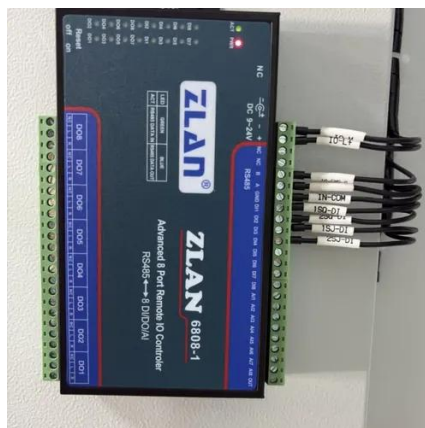

[Industrial HVAC Telecom Enclosures .](#)

NEMA-Rated Outdoor ...

Our waterproof outdoor telecom cabinets ensure reliable performance in extreme conditions, making them the best outdoor telecom cabinet choice for telecom operators, data centers, and network ...