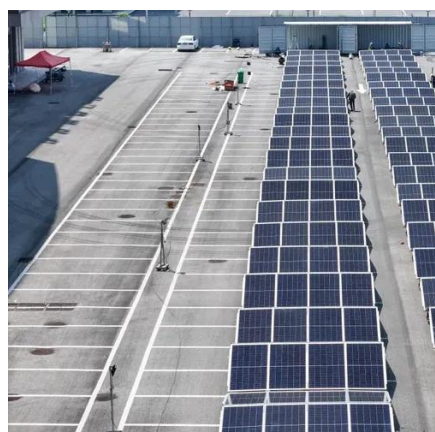

[1MW 2.4MWH Solar PV System Energy Storage Cabinet](#)

Integrated 1MW 2.4MWH energy storage cabinet for solar PV systems. Ready-to-deploy C& I solution with smart management, safe design, and peak shaving.