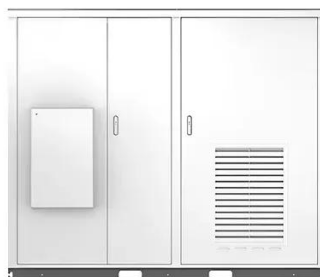

Intelligent battery swapping cabinet- Battery swapping cabinet_Battery

BITEAN intelligent battery swapping cabinet is designed to solve the slow charging and charging safety problems of low-speed electric vehicle, and solve the transportation capacity problem for people who ...

Solar