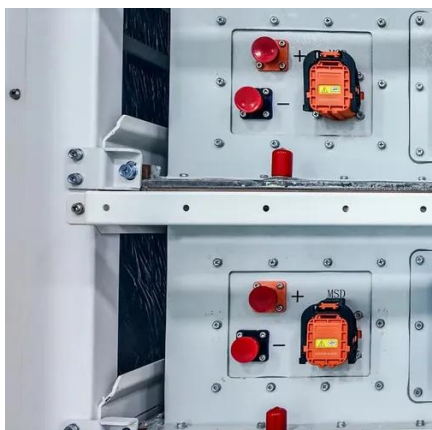

Circuit Protection

From miniature breakers to air circuit breakers and accessories, our solutions are built to safeguard people, equipment, and assets in every environment -- with full local support and compliance.