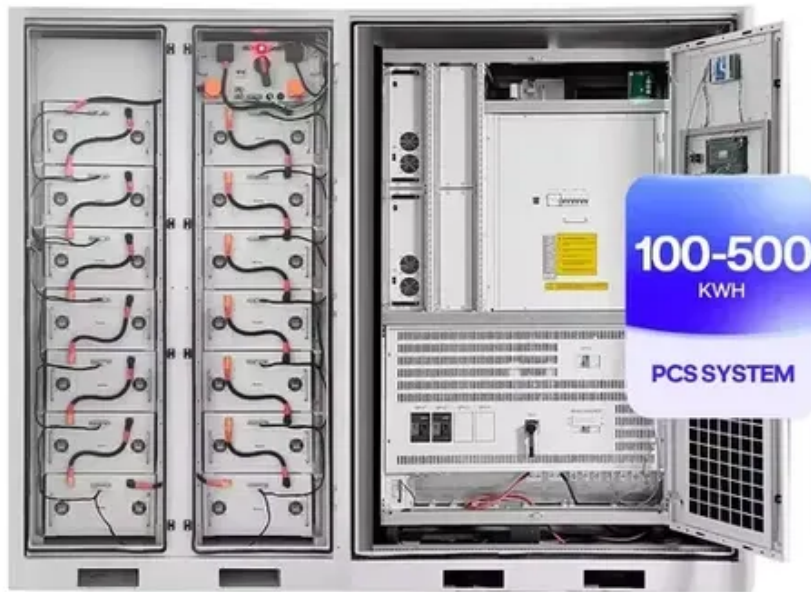

# Power distribution room cabinet IP54

## Power distribution room cabinet IP54

---

### [Vertiv\(TM\) SmartCabinet\(TM\) ID, Integrated Solutions](#)

The robust IP54 rated cabinet provides environmental protection from harsh applications where dust and humidity could severely impact system performance and equipment life-span.