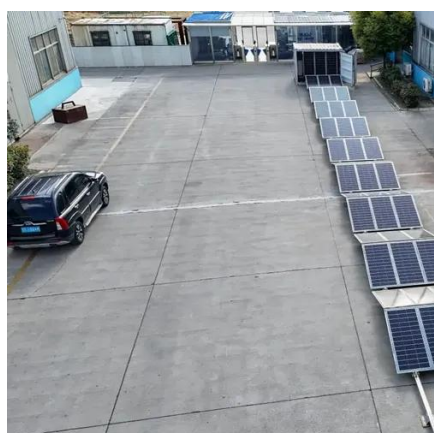

What Is "Peak Shaving" and How Does It Create Value for Energy ...

Peak shaving is the process of reducing a facility's maximum power demand during periods when electricity prices are highest, typically late afternoon. An energy storage system ...