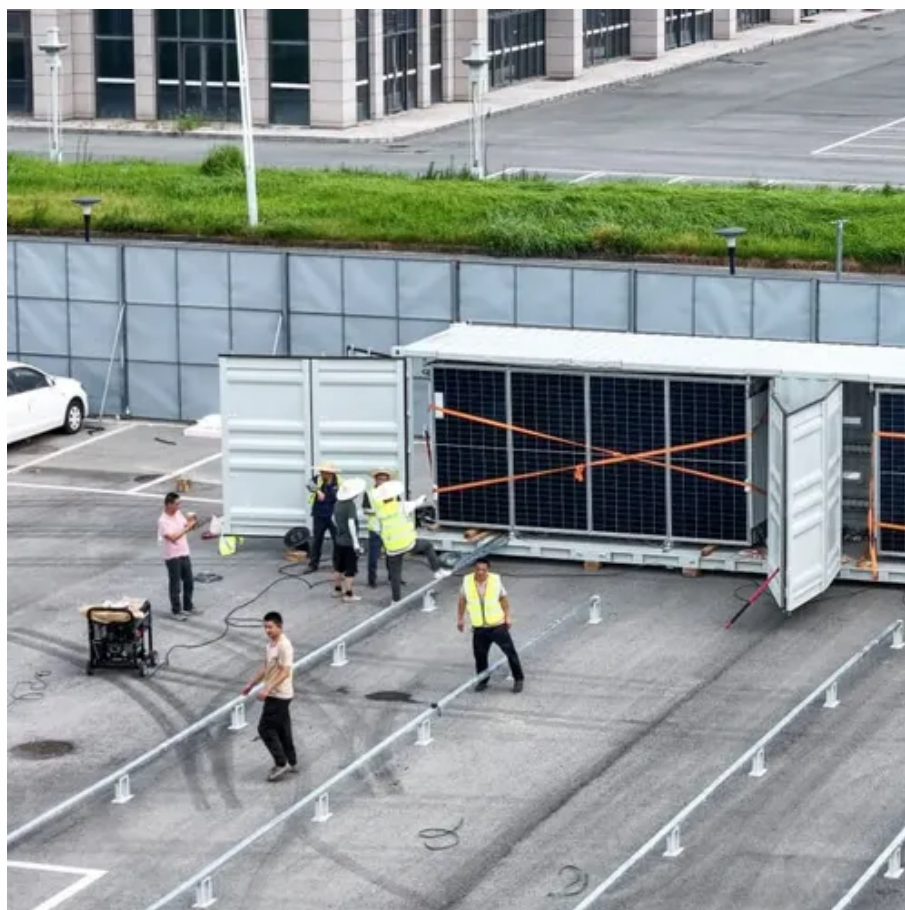

Praia energy storage for peak shaving

Overview

Battery energy storage systems play a central role in enabling peak shaving. Discharge during peak hours: It supplies power to your loads, reducing your grid usage. Whether you're managing a factory's fluctuating load or trying to optimize your home's solar setup, battery-based peak shaving offers a smart, scalable way to take control of your power bills and reduce grid stress. In this guide, we'll walk you through everything you need to know about peak shaving, which will become important in the future's smart grid. The goal of peak shaving is to avoid the installation of capacity to supply the peak load of highly variable loads.