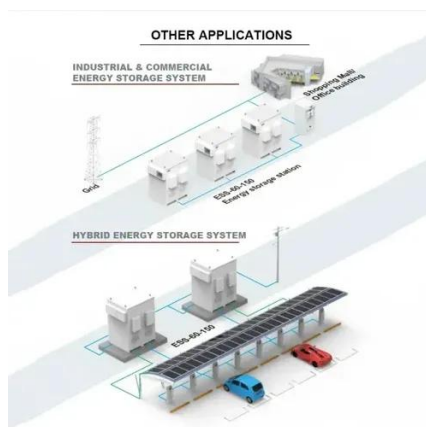

[Rack Lithium Battery Solutions for Telecom Base Stations](#)

Rack lithium battery solutions represent a transformative upgrade for telecom base stations, delivering enhanced safety, higher energy density, extended cycle life, and modular scalability.

Revolutionising Connectivity with Reliable Base Station Energy Storage

Discover how base station energy storage empowers reliable telecom connectivity, reduces OPEX, and supports hybrid energy.

[Safe Operations Near Roof Cellular Base Stations](#)

This article will help you attain an increased awareness while operating in or around rooftop cellular base stations on two- or three-story multiple dwellings.

Communication Batteries: Why