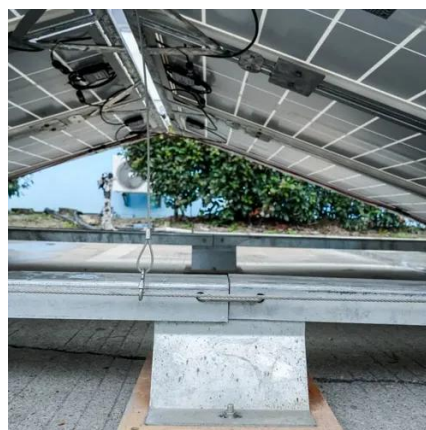

Revolutionising Connectivity with Reliable Base Station Energy Storage

Discover how base station energy storage empowers reliable telecom connectivity, reduces OPEX, and supports hybrid energy.