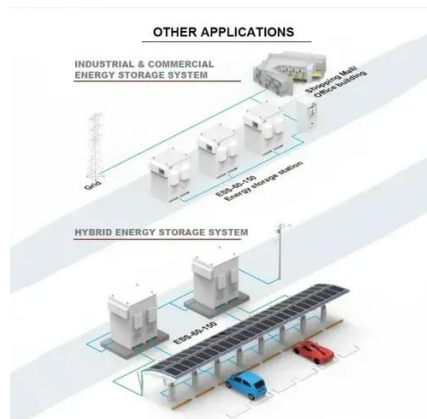

Rechargeable Battery Cabinet Deployment for Public Bike System

Some cities are trying to develop a new kind of cabinet by adding battery cabinets to the existing PBS for mitigating the pressure on the long-distance transportation modes.