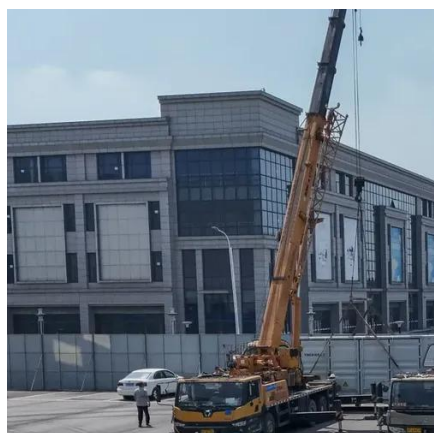

Energy storage container, BESS container

Adding Containerized Battery Energy Storage System (BESS) to solar, wind, EV charger, and other renewable energy applications can reduce energy costs, minimize carbon footprint, and increase ...