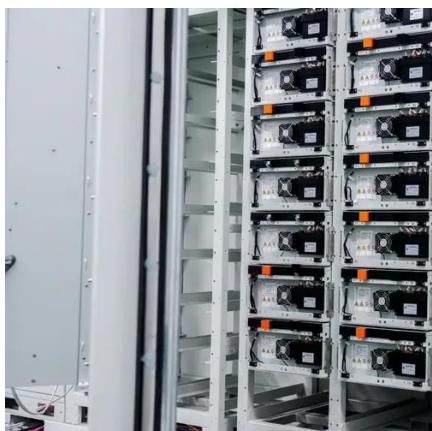

Quotation for 200kW Outdoor Communication Cabinet Project in ASEAN