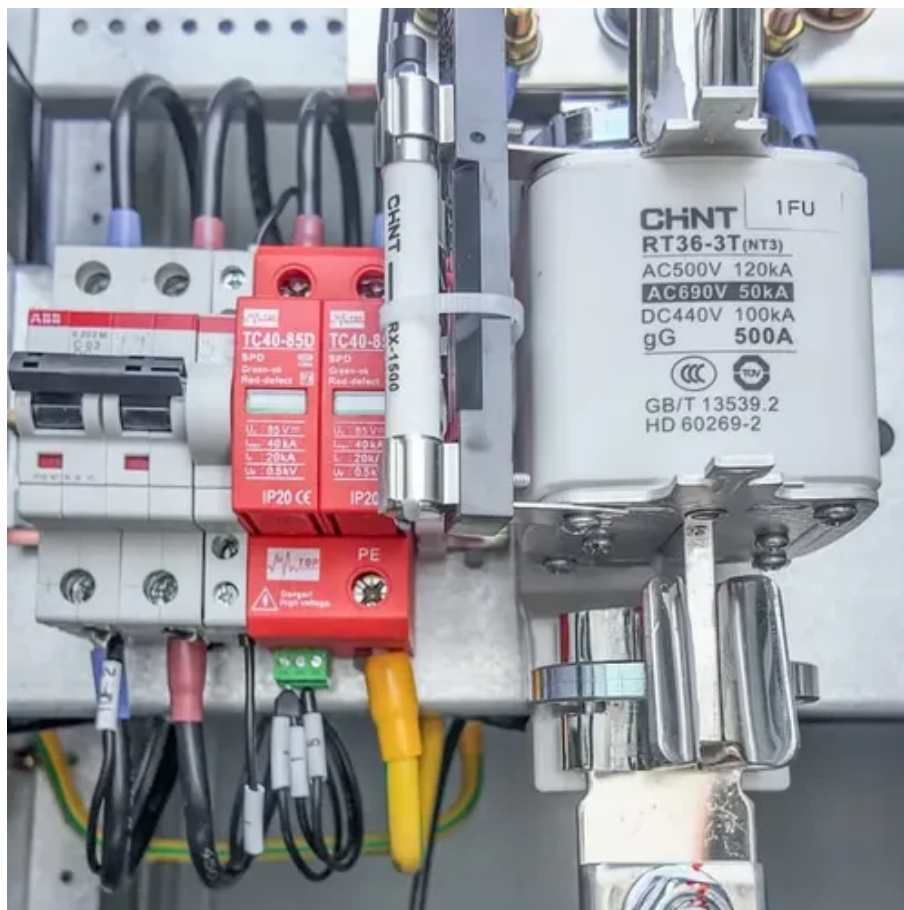

Quotation for Nuku Alofa IP66 Battery Cabinet Wind-Resistant Project