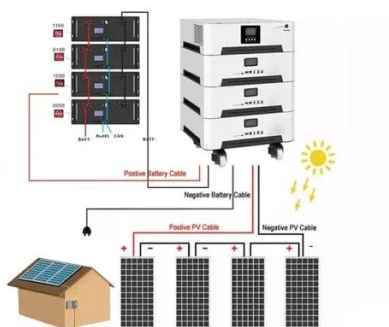

[Railway Station 21KW 48Vdc BTS Outdoor Telecom Cabinets ...](#)

Railway Station 21KW 48Vdc BTS Outdoor Telecom Cabinets OEM ODM-Shenzhen Verton New Energy Technology Co.,LTD.

Outdoor Enclosures, SISS/CIS Cabinets & LOCs For Rail Industry