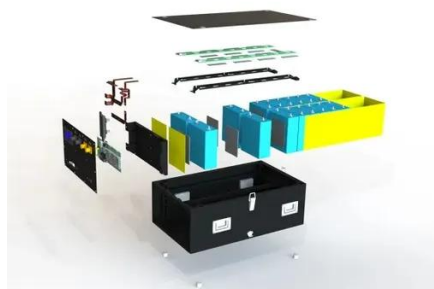

Cabinet ...

90KW/266KWH All-in-one Fully integrated Outdoor Cabinet BESS ...

AZE BESS Cabinets

AZE's all-in-one IP55 outdoor battery cabinet system with DC48V/1500W air conditioner is a compact and flexible ESS based on the characteristics of small C & I loads. The commercial and industrial (C & ...

Outdoor Cabinet BESS: Smart Industrial Power Solutions

Rural off-grid projects illuminate clinics and irrigation via this Outdoor Cabinet BESS, driving community development without fossil reliance. Arcvolt's 150+ global installations affirm our ...

All-in-One Energy Storage Cabinet & BESS Cabinets , Modular, ...

AZE's All-in-One Energy Storage Cabinet & BESS Cabinets offer modular, scalable, and safe energy storage solutions. Featuring lithium-ion batteries, smart BMS, and thermal management, they're ideal ...