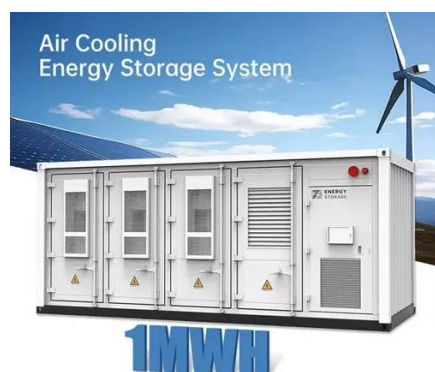

Saint-Tomi Mobile Outdoor Cabinet 25kW Discount

Saint-Tomi Mobile Outdoor Cabinet 25kW Discount

[spanish mobile outdoor cabinet 25kw , etrailer](#)

If you're looking for spanish mobile outdoor cabinet 25kw, then look no further! Browse our selection or speak to our experts to make sure you have exactly what you're looking for.

[Abu Drab Outdoor Telecom Cabinet 25kw](#)

Abu Drab Outdoor Telecom Cabinet 25kw , MSC Direct offers quality Lockout Centers & Stations at a great value. Find premium products to last a lifetime!

Dominic Outdoor Energy Storage Cabinet 25kW

Energy Storage Cabinet Outdoor 20KW

50KWh/ 30KW 60KWh

HBOWA PV energy storage systems offer multiple power and capacity options, with standard models available in 20KW 50KWh, 30KW 60KWh, and 50KW 107KWh configurations. You can add many