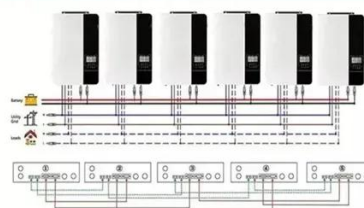

Outdoor Cabinet Energy Storage C& I Lithium Battery System

Integrated Design - Combines batteries, PCS, fire extinguishing, cooling, and EMS into a compact outdoor cabinet for easy deployment. Tailored for C& I - Optimized for small commercial and ...

Parallel (Parallel operation up to 6 unit (only with battery connected))