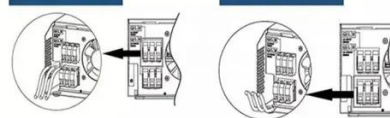

AC input wires

AC output wires

Costco Copenhagen Outdoor Energy Storage Cabinet 25kw After ...

Get Costco Copenhagen Outdoor Energy Storage Cabinet 25kw After Sales Service products you love delivered to you in as fast as 1 hour with Costco Same-Day same-day delivery or curbside pickup.