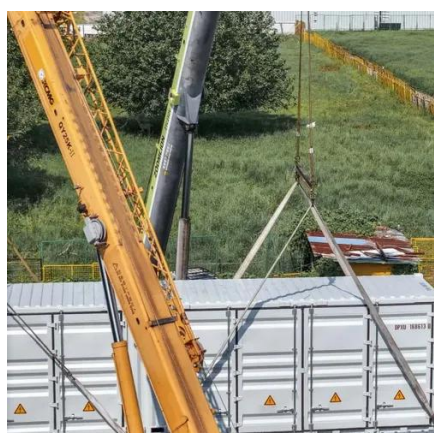

AC input wires

AC output wires

Costco Copenhagen Outdoor Energy Storage Cabinet 25kw After ...

Get Costco Copenhagen Outdoor Energy Storage Cabinet 25kw After Sales Service products you love delivered to you in as fast as 1 hour with Costco Same-Day same-day delivery or curbside pickup.