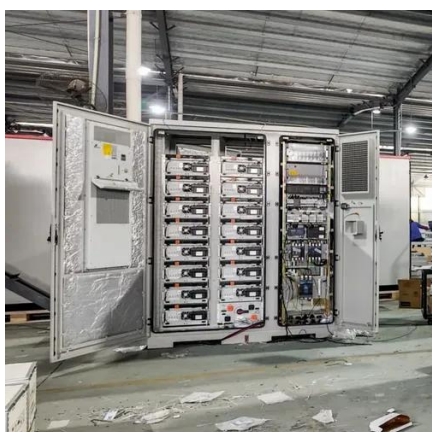

COMMUNICATION ...

Available in both 100kWh and 215kWh capacities, this modular system integrates power modules, batteries, cooling, fire protection, and environment monitoring in a compact outdoor cabinet.