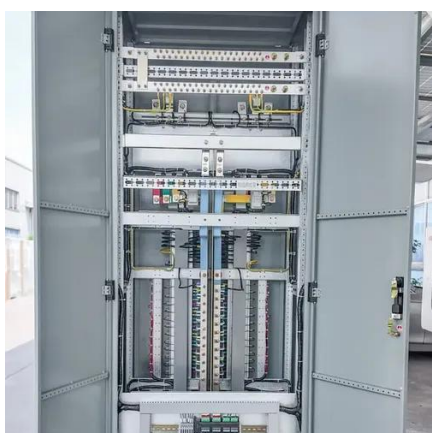

Installing Bidirectional Charging Solutions - Omerit

Learn about the technological advancements of bidirectional charging and understand critical steps for your safe home electrification project installation.