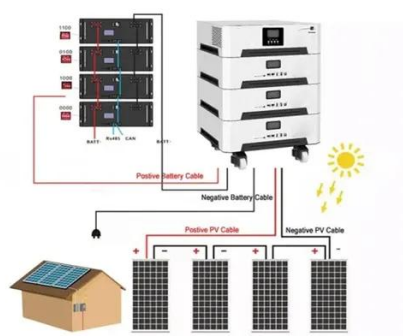

Electricity Tariff Singapore

Stay informed about the latest electricity tariff rates in Singapore. The quarterly rates reflect changes in costs of fuel and power generation. Learn more.