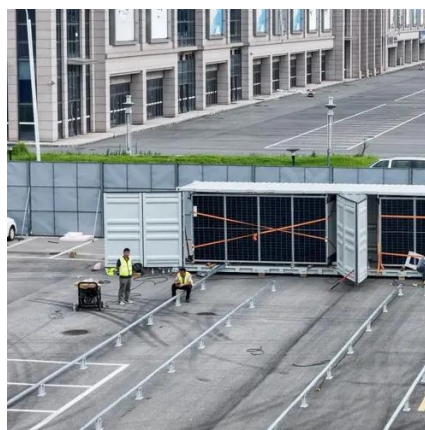

LZY-ZB Telecom Battery Cabinet

By combining space optimization, state-of-the-art battery management and robust safety in a turnkey enclosure, the LZY-ZB Telecom Battery Cabinet provides a cost-effective, high-performance telecom ...