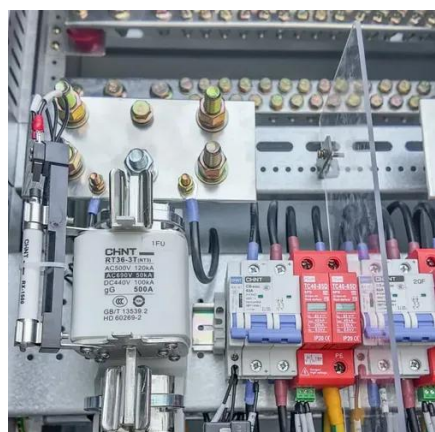

Solar container communication station EMS Regulations

Solar container communication station EMS equipment inspection

The solar container communication station energy By bringing together various hardware and software components, an EMS provides real-time monitoring, decision-making, and control over the charging ...

[Regulations for solar container communication station ...](#)

Page 1/2 Regulations for solar container communication station inverters They facilitate voltage and frequency regulation, enhance grid stability, provide anti-islanding protection, and prevent ...

[How to adjust the signal strength of solar container ...](#)

How to adjust the signal strength of solar container communication station EMS Are communication and control systems needed for distributed solar PV systems? The existing ...

North Asia solar container communication station EMS Management Regulations

Download North Asia solar container communication station EMS Management Regulations [PDF]Download PDF Advanced Solar & Energy Storage Products Our home solar PV