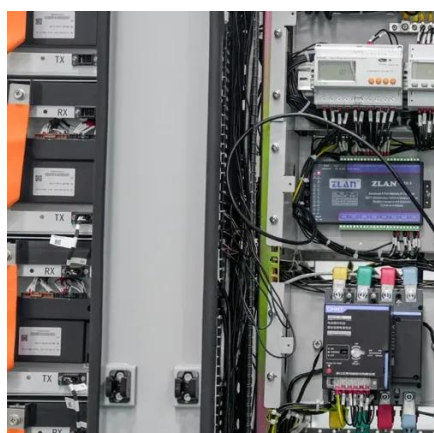

[Medium voltage containerised power substations](#)

Medium voltage containerised power substations for the solar, mining, tunnelling ...

Medium voltage containerised power

substations -Varelen Electric

Medium voltage containerised power substations for the solar, mining, tunnelling and construction industries. Containers substation are offered as standard or bespoke packages to suit the client's