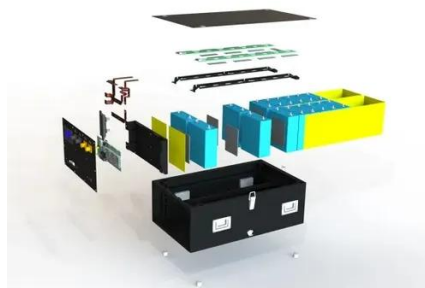

Wall Mounted Home Energy Storage System

RICHYE's Wall-Mounted Solar Lithium-Ion Energy Storage System is a sleek, space-saving solution designed to optimize solar energy usage for homes and businesses. This high ...