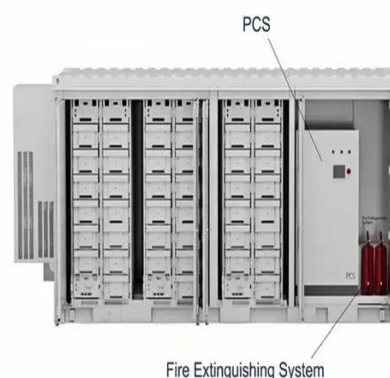

3000W Solar Inverter Guide 2025: Reviews, Installation & Sizing

Complete guide to 3000W solar inverters. Compare top models, learn installation basics, and find the perfect inverter for your off-grid system. Expert tested reviews included.